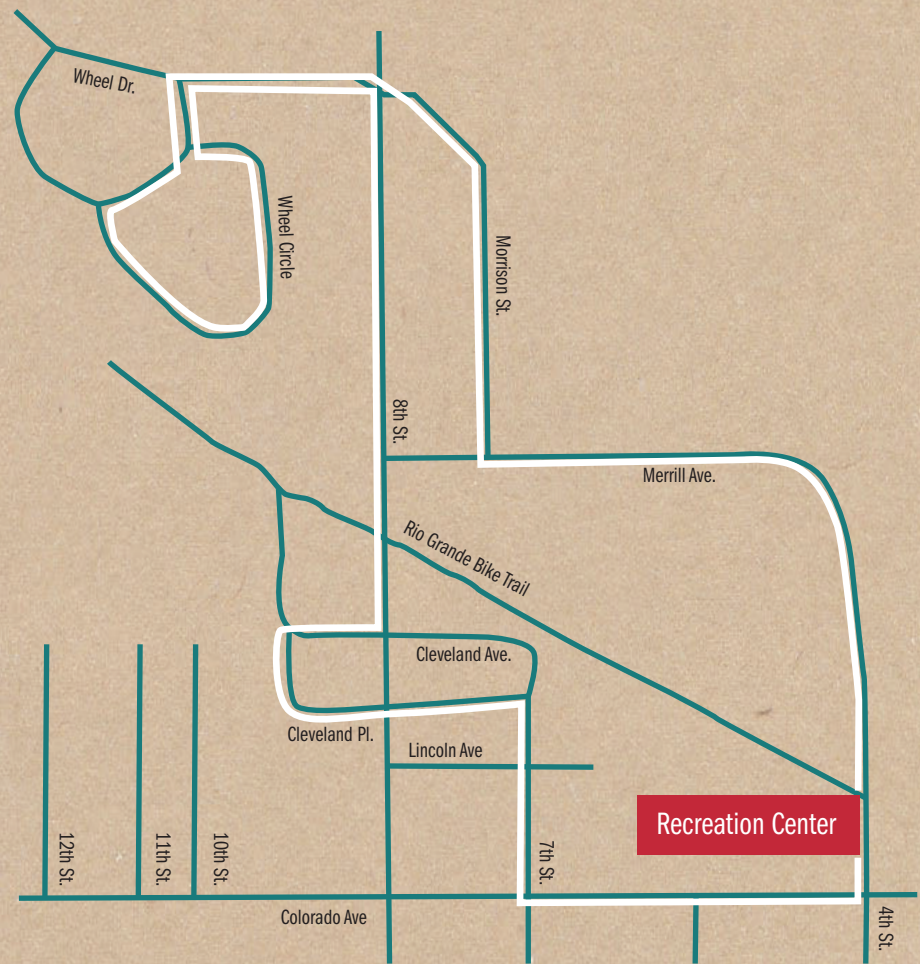

South Route

5-6PM

LIGHT UP CARBONDALE

FIRST FRIDAY, DECEMBER 4TH

SANTA'S SLEIGH ROUTES

North Route

6:15-7:15PM

CLOCKWISE